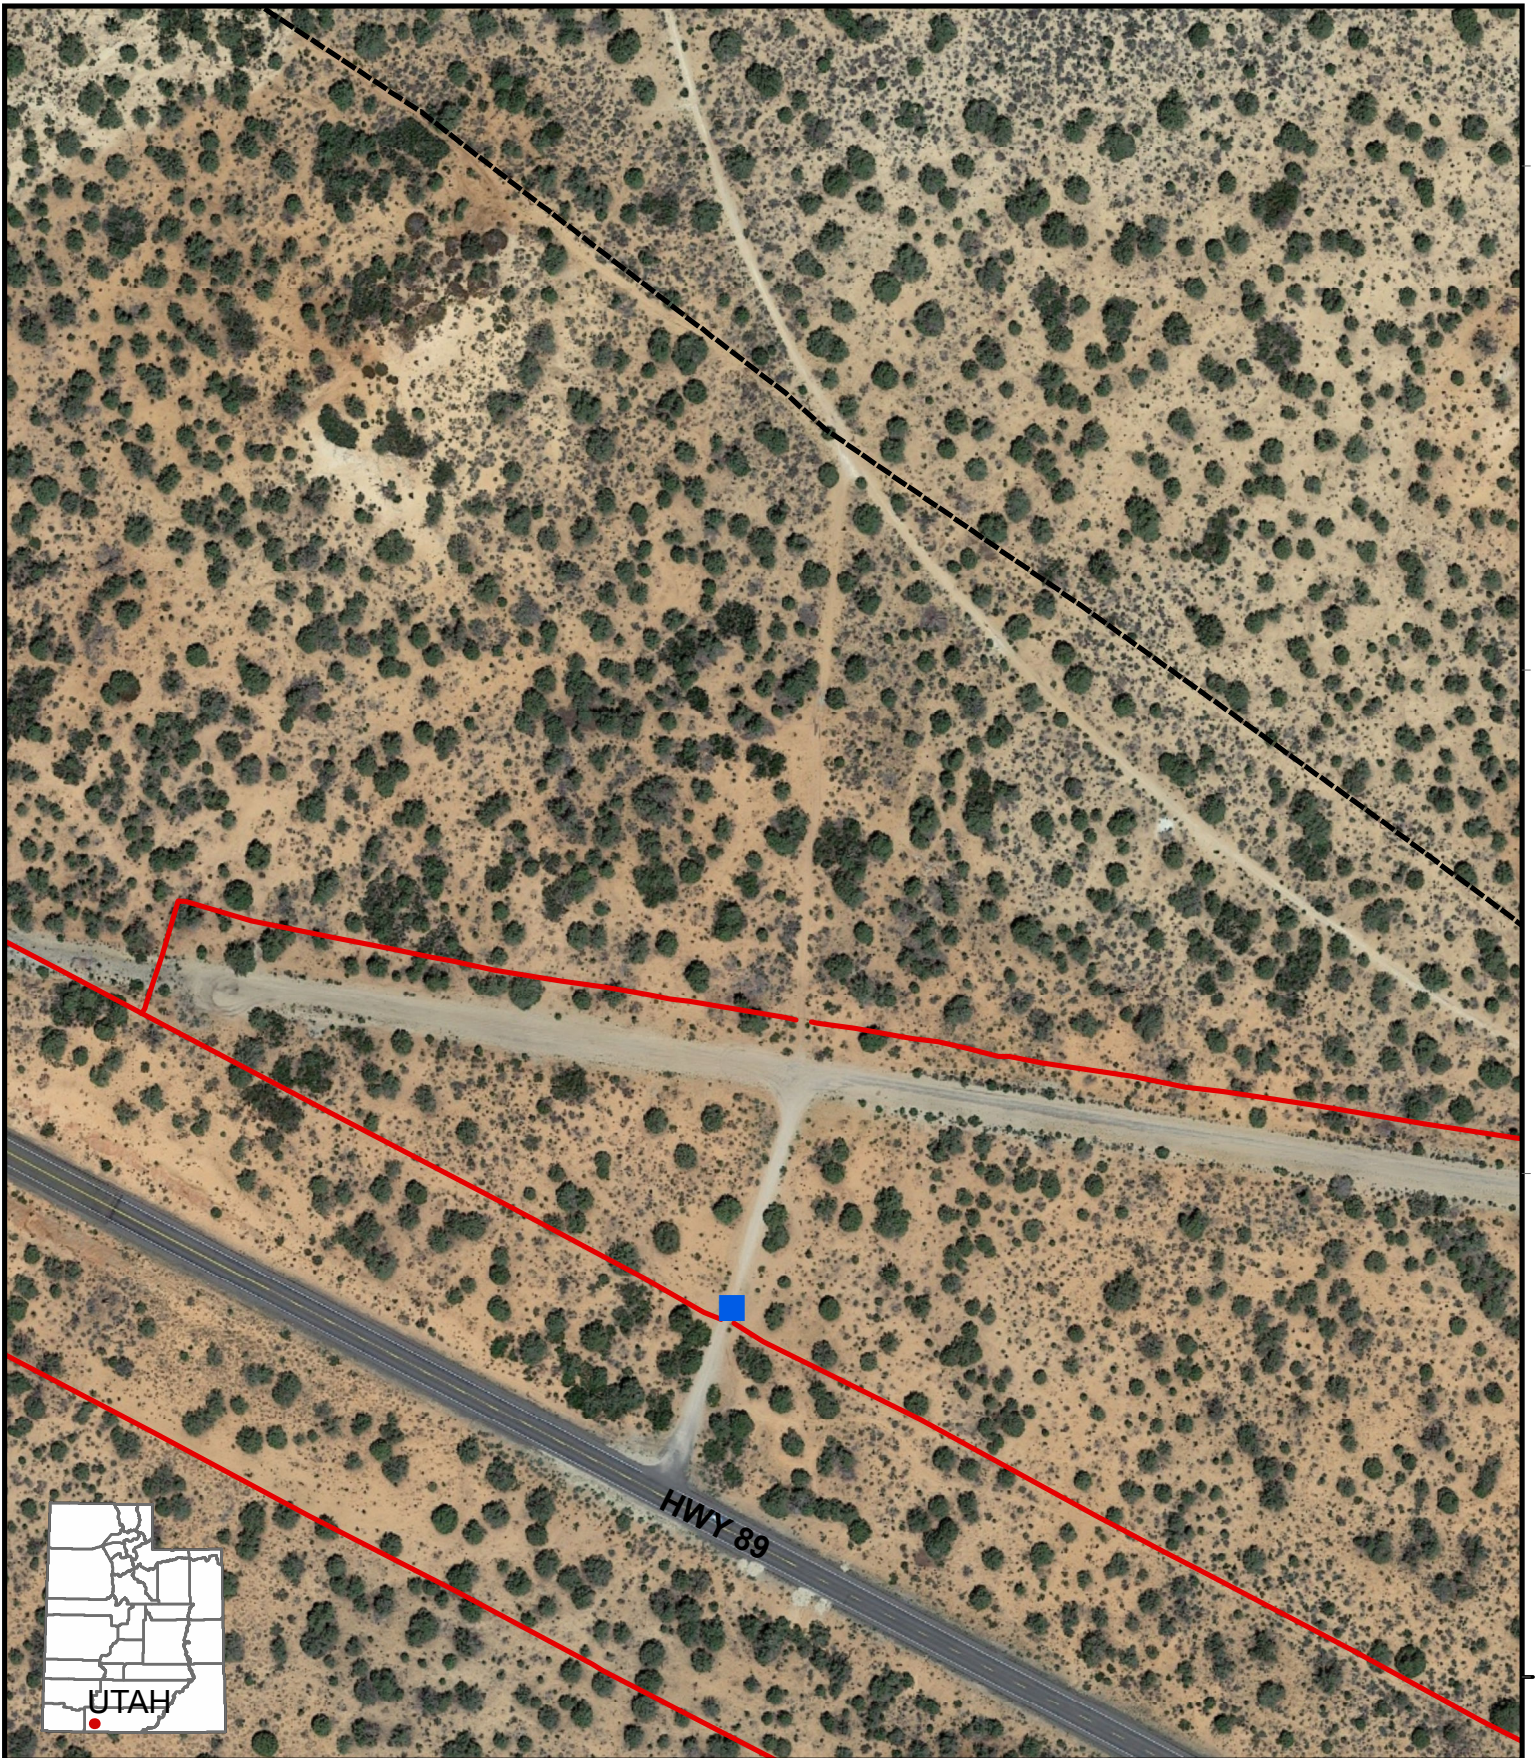

Range Improvements and Utilities

Map Created Sep 03, 2019

Kanab Field Office
Color Country BLM

R 7W

T 42S

4116000

355000

U.S. DEPARTMENT OF THE INTERIOR
BUREAU OF LAND MANAGEMENT
KANAB FIELD OFFICE

1:2,500

- Cattle Guard
- Fence
- Power Line